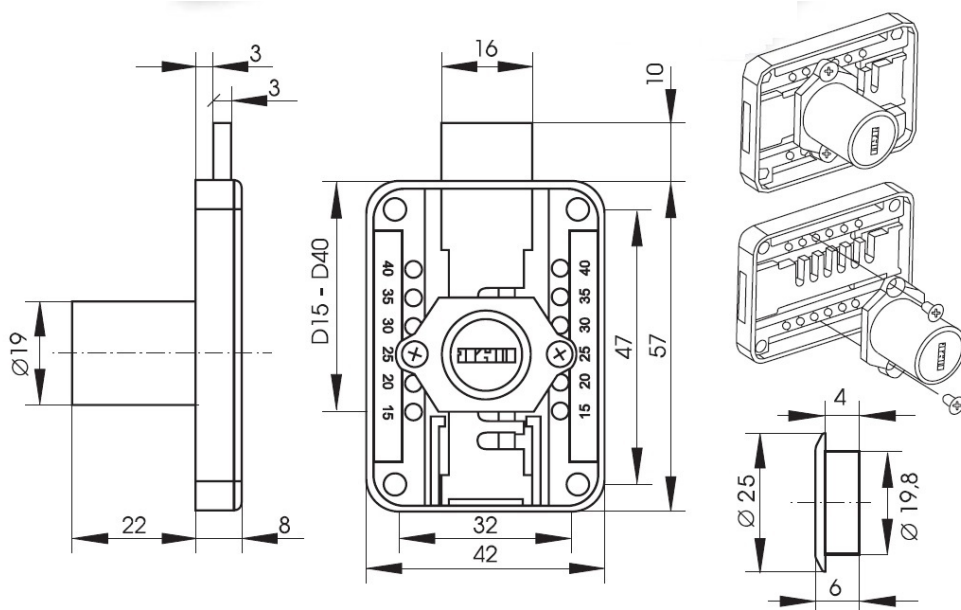

PRODUCT SHEET

Description:

Rim Lock MIC965, $\varnothing 19 \times 22 \text{mm}$, Left, NPL, HCK SISO, #J11, Adjustable Cylinder, Backset 15, 20, 25, 30, 35 or 40mm, Pre-installed, Pre-installed to 25mm

Item number:

14.01.012-0

Units	Box	Carton	HS Code	Barcode
Pcs.	20	200	8301300000	
				5704866031653

LEFT

SISO A/S

Mileparken 11
DK-2740 Skovlunde
Denmark
VAT: DK 24786013

Phone +45 45 830 900

www.siso.dk
siso@siso.dk